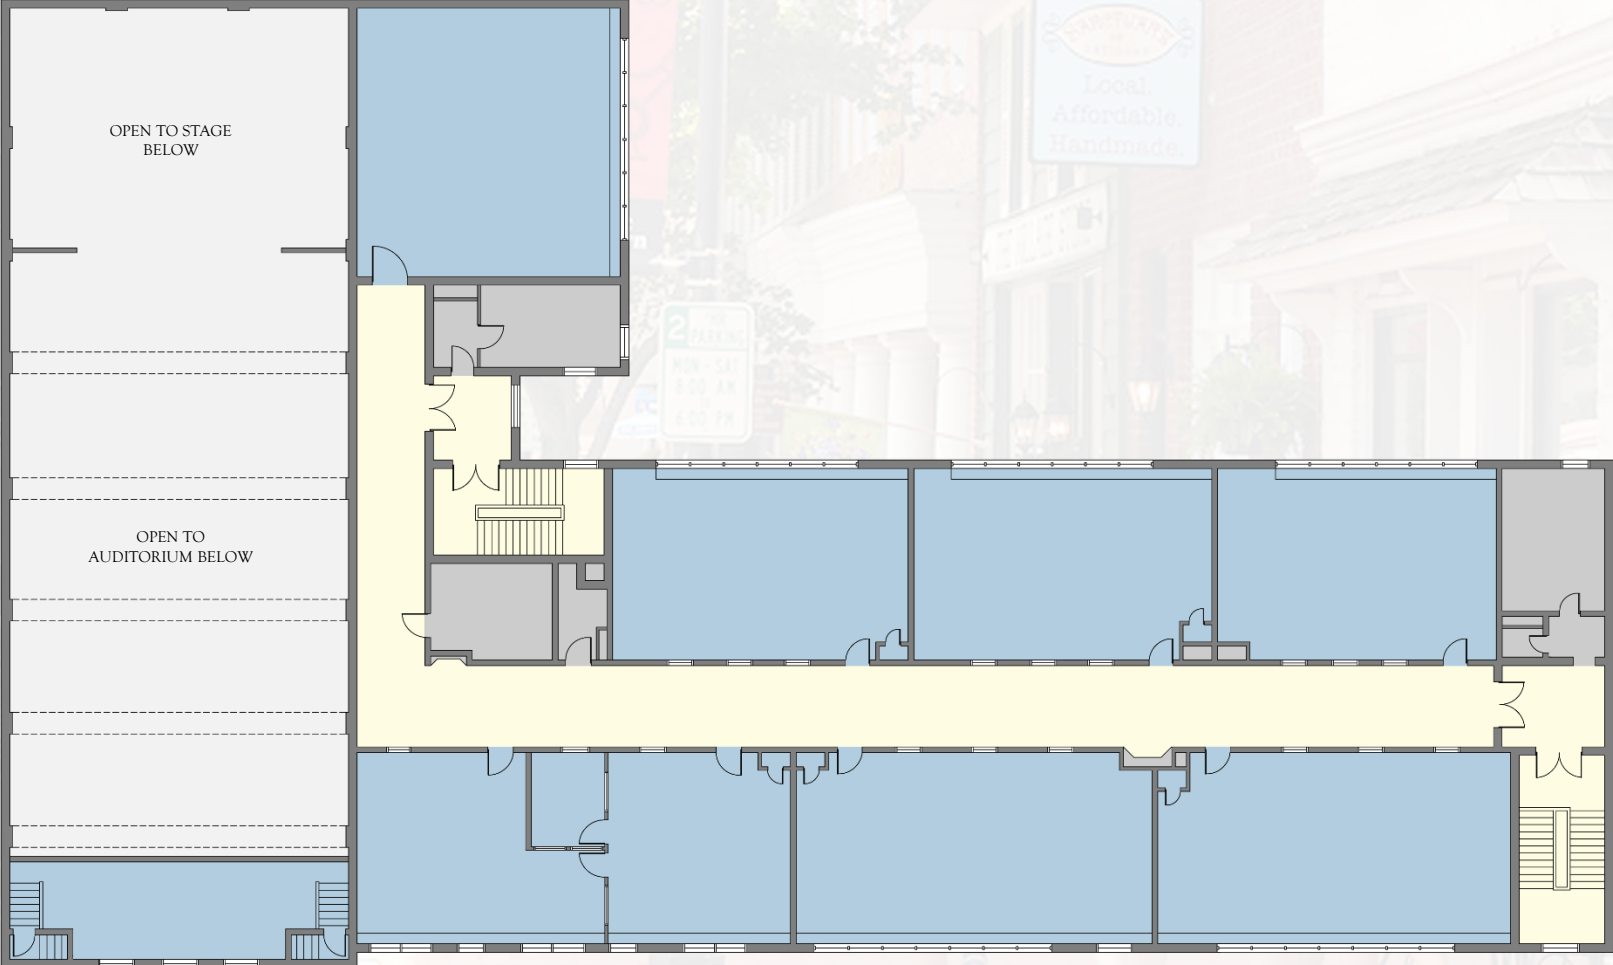

Area Totals

- 2,679 SF
- 3,131 SF
- 3,961 SF

Before

Color Legend

- Town Offices & Governing Board
- P & R Programming/Public Flex Space
- Core Functions
- Circulation

Area Totals

- 6,642 SF
- N/A
- N/A

Color Legend

- Town Offices & Governing Board
- P & R Programming/Public Flex Space
- Core Functions
- Circulation

Area Totals

- 485 SF
- 3,519 SF
- N/A

Color Legend

- Town Offices & Governing Board
- P & R Programming/Public Flex Space
- Core Functions
- Circulation