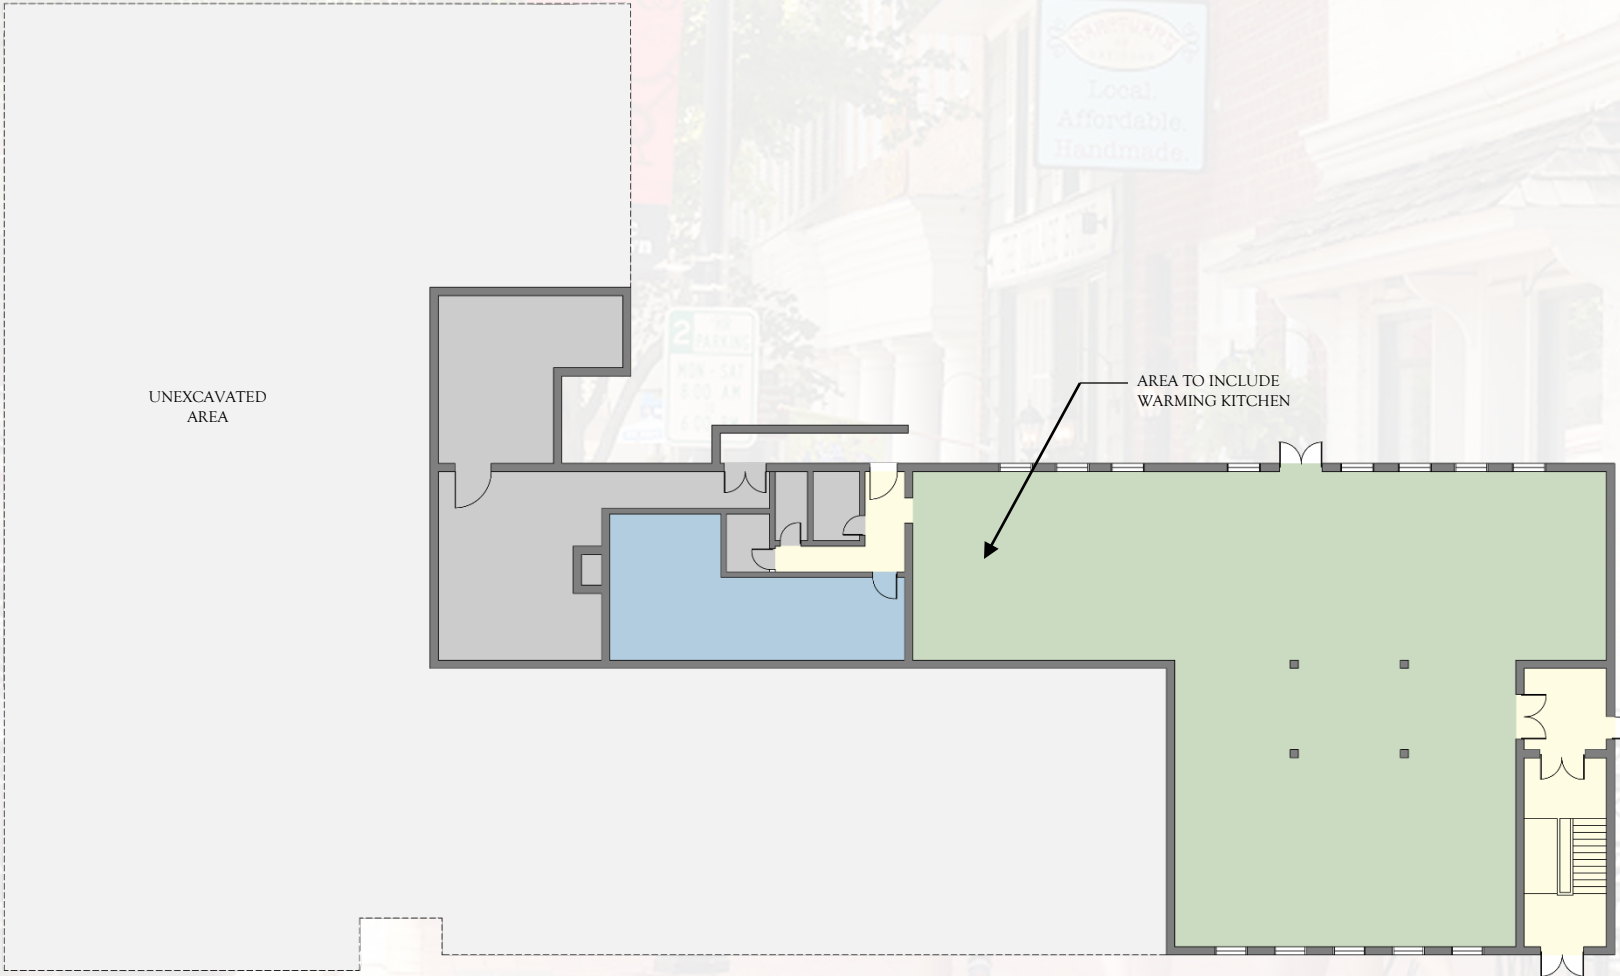

Area Totals

- 2,679 SF
- 3,131 SF
- 3,961 SF

Before

Color Legend

- Town Offices & Governing Board
- P & R Programming/Public Flex Space
- Core Functions
- Circulation

Area Totals

- 6,642 SF
- N/A
- N/A

Color Legend

- Town Offices & Governing Board
- P & R Programming/Public Flex Space
- Core Functions
- Circulation

Area Totals

- 485 SF
- 3,519 SF
- N/A

Color Legend

- Town Offices & Governing Board
- P & R Programming/Public Flex Space
- Core Functions
- Circulation