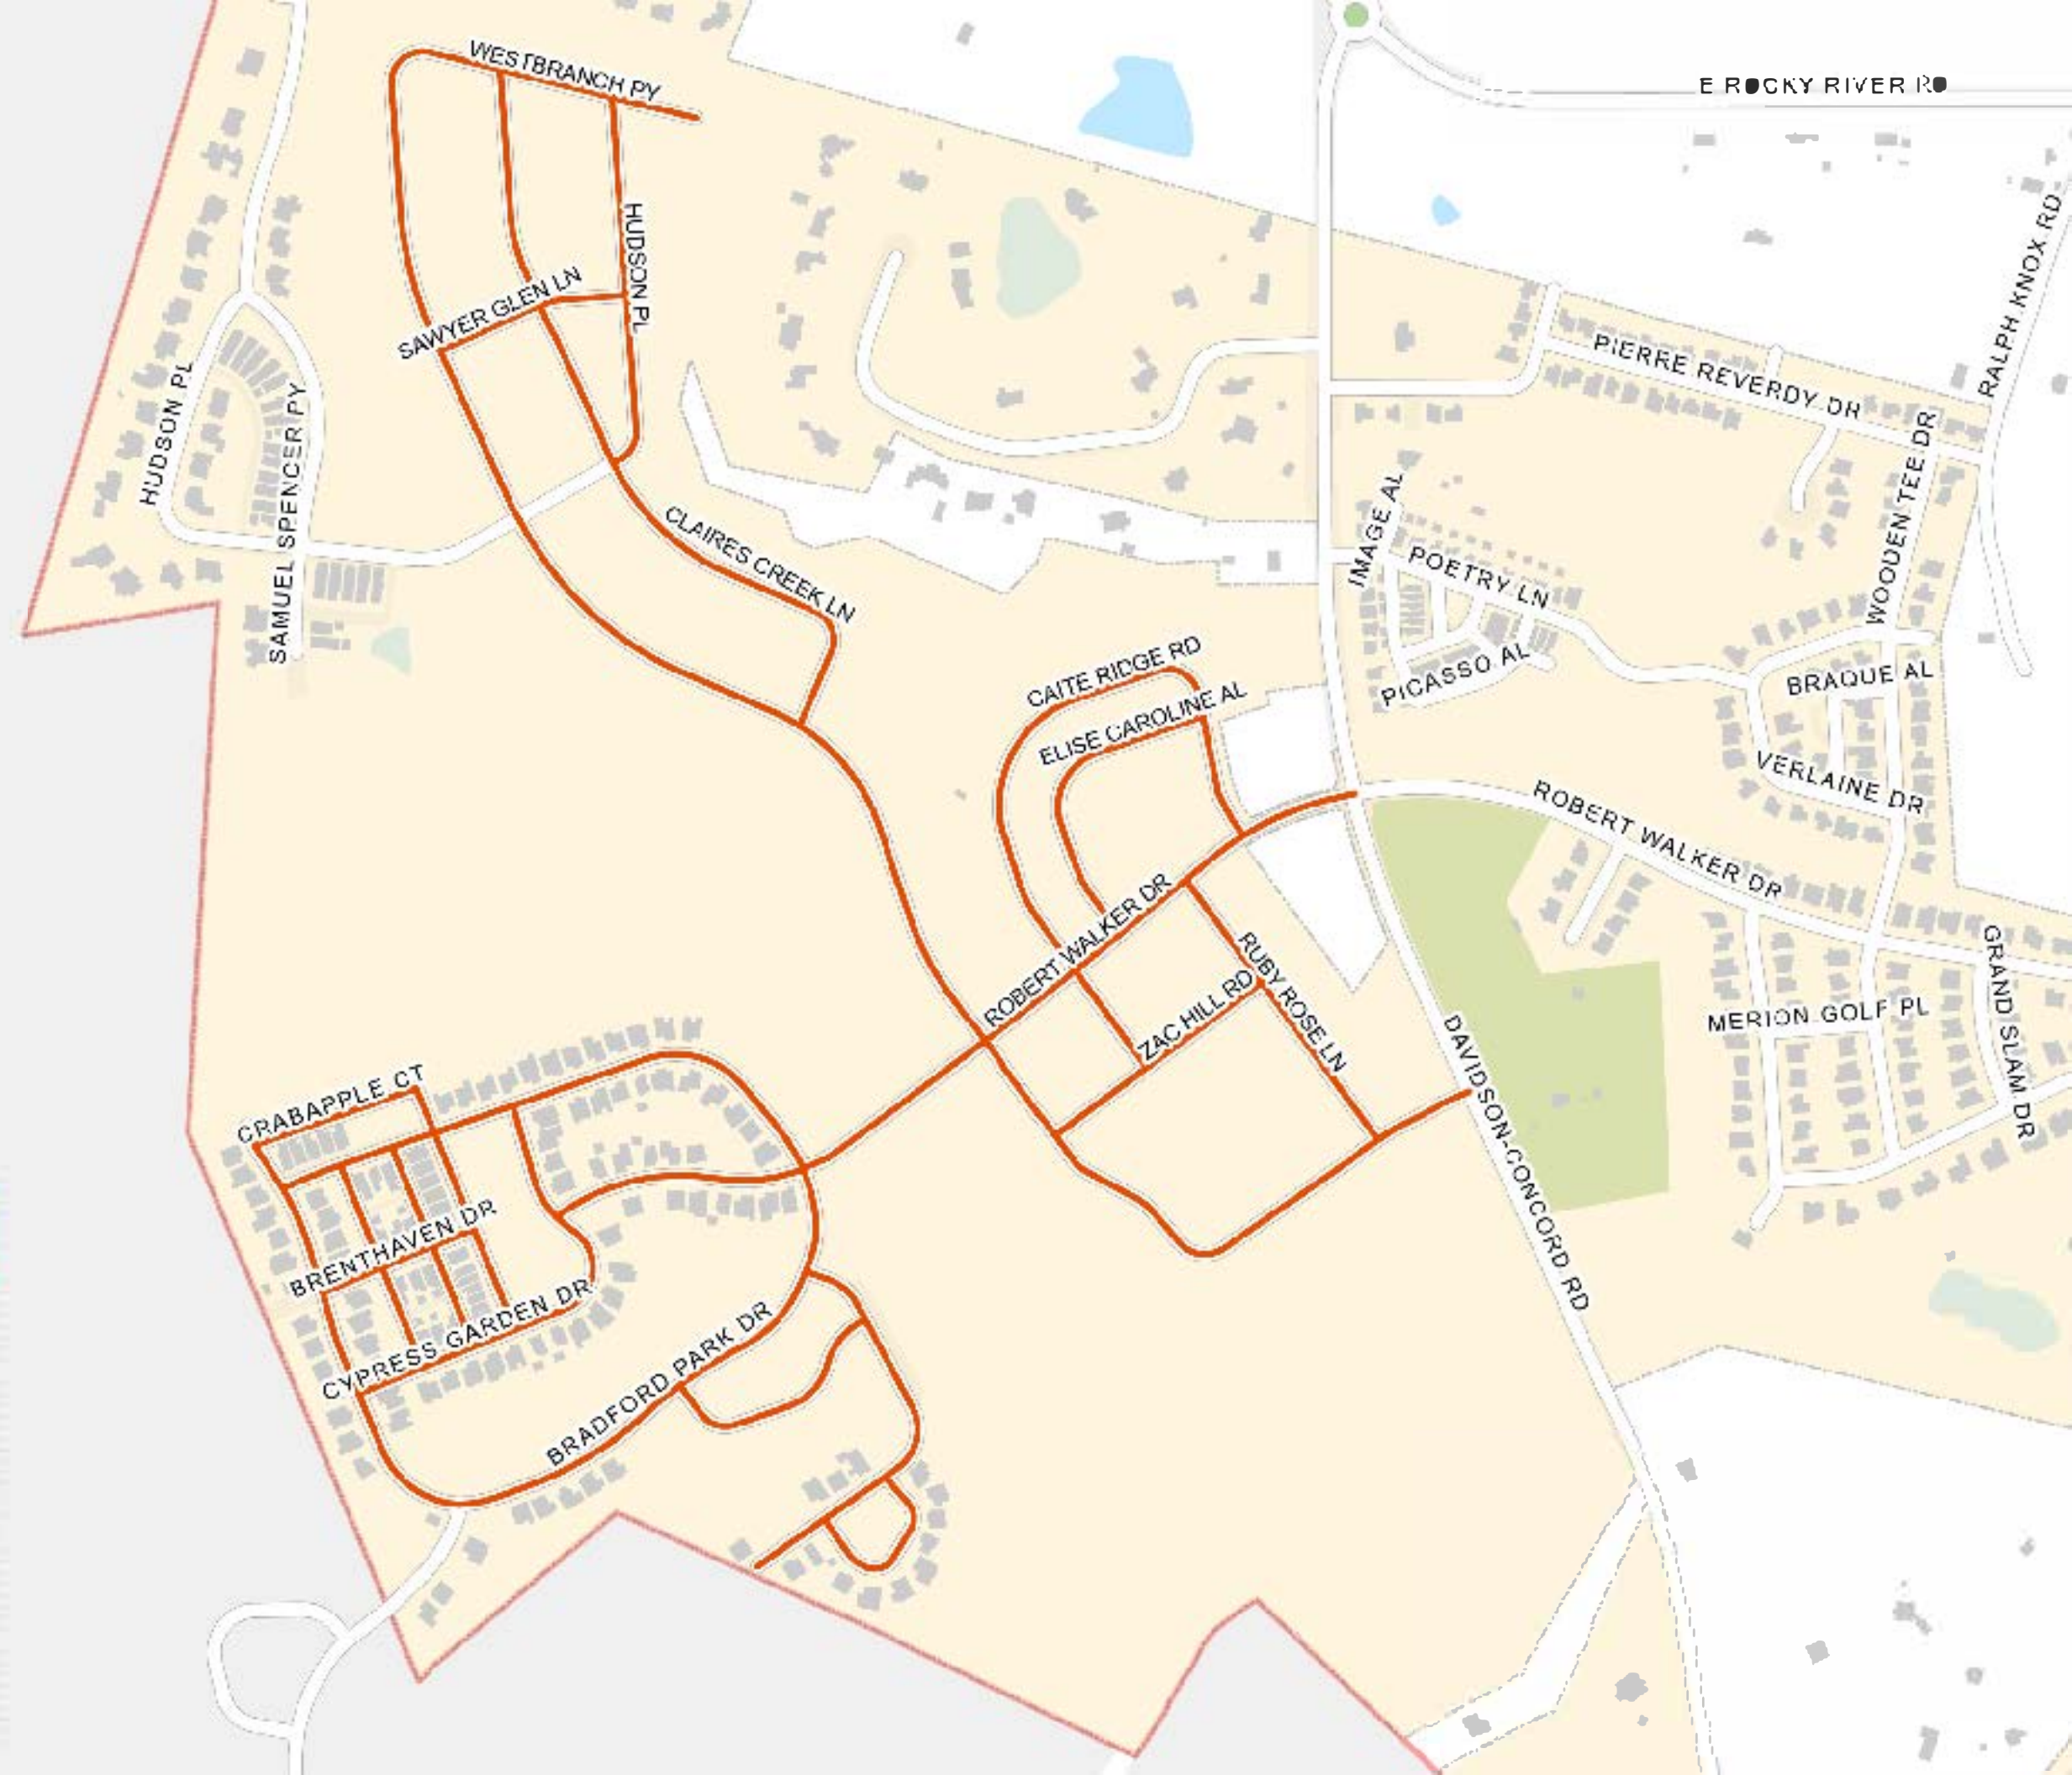

E ROCKY RIVER RD

SANTA: MAP 6

Map Extent

TOWN OF DAVIDSON
MECKLENBURG COUNTY, NORTH CAROLINA