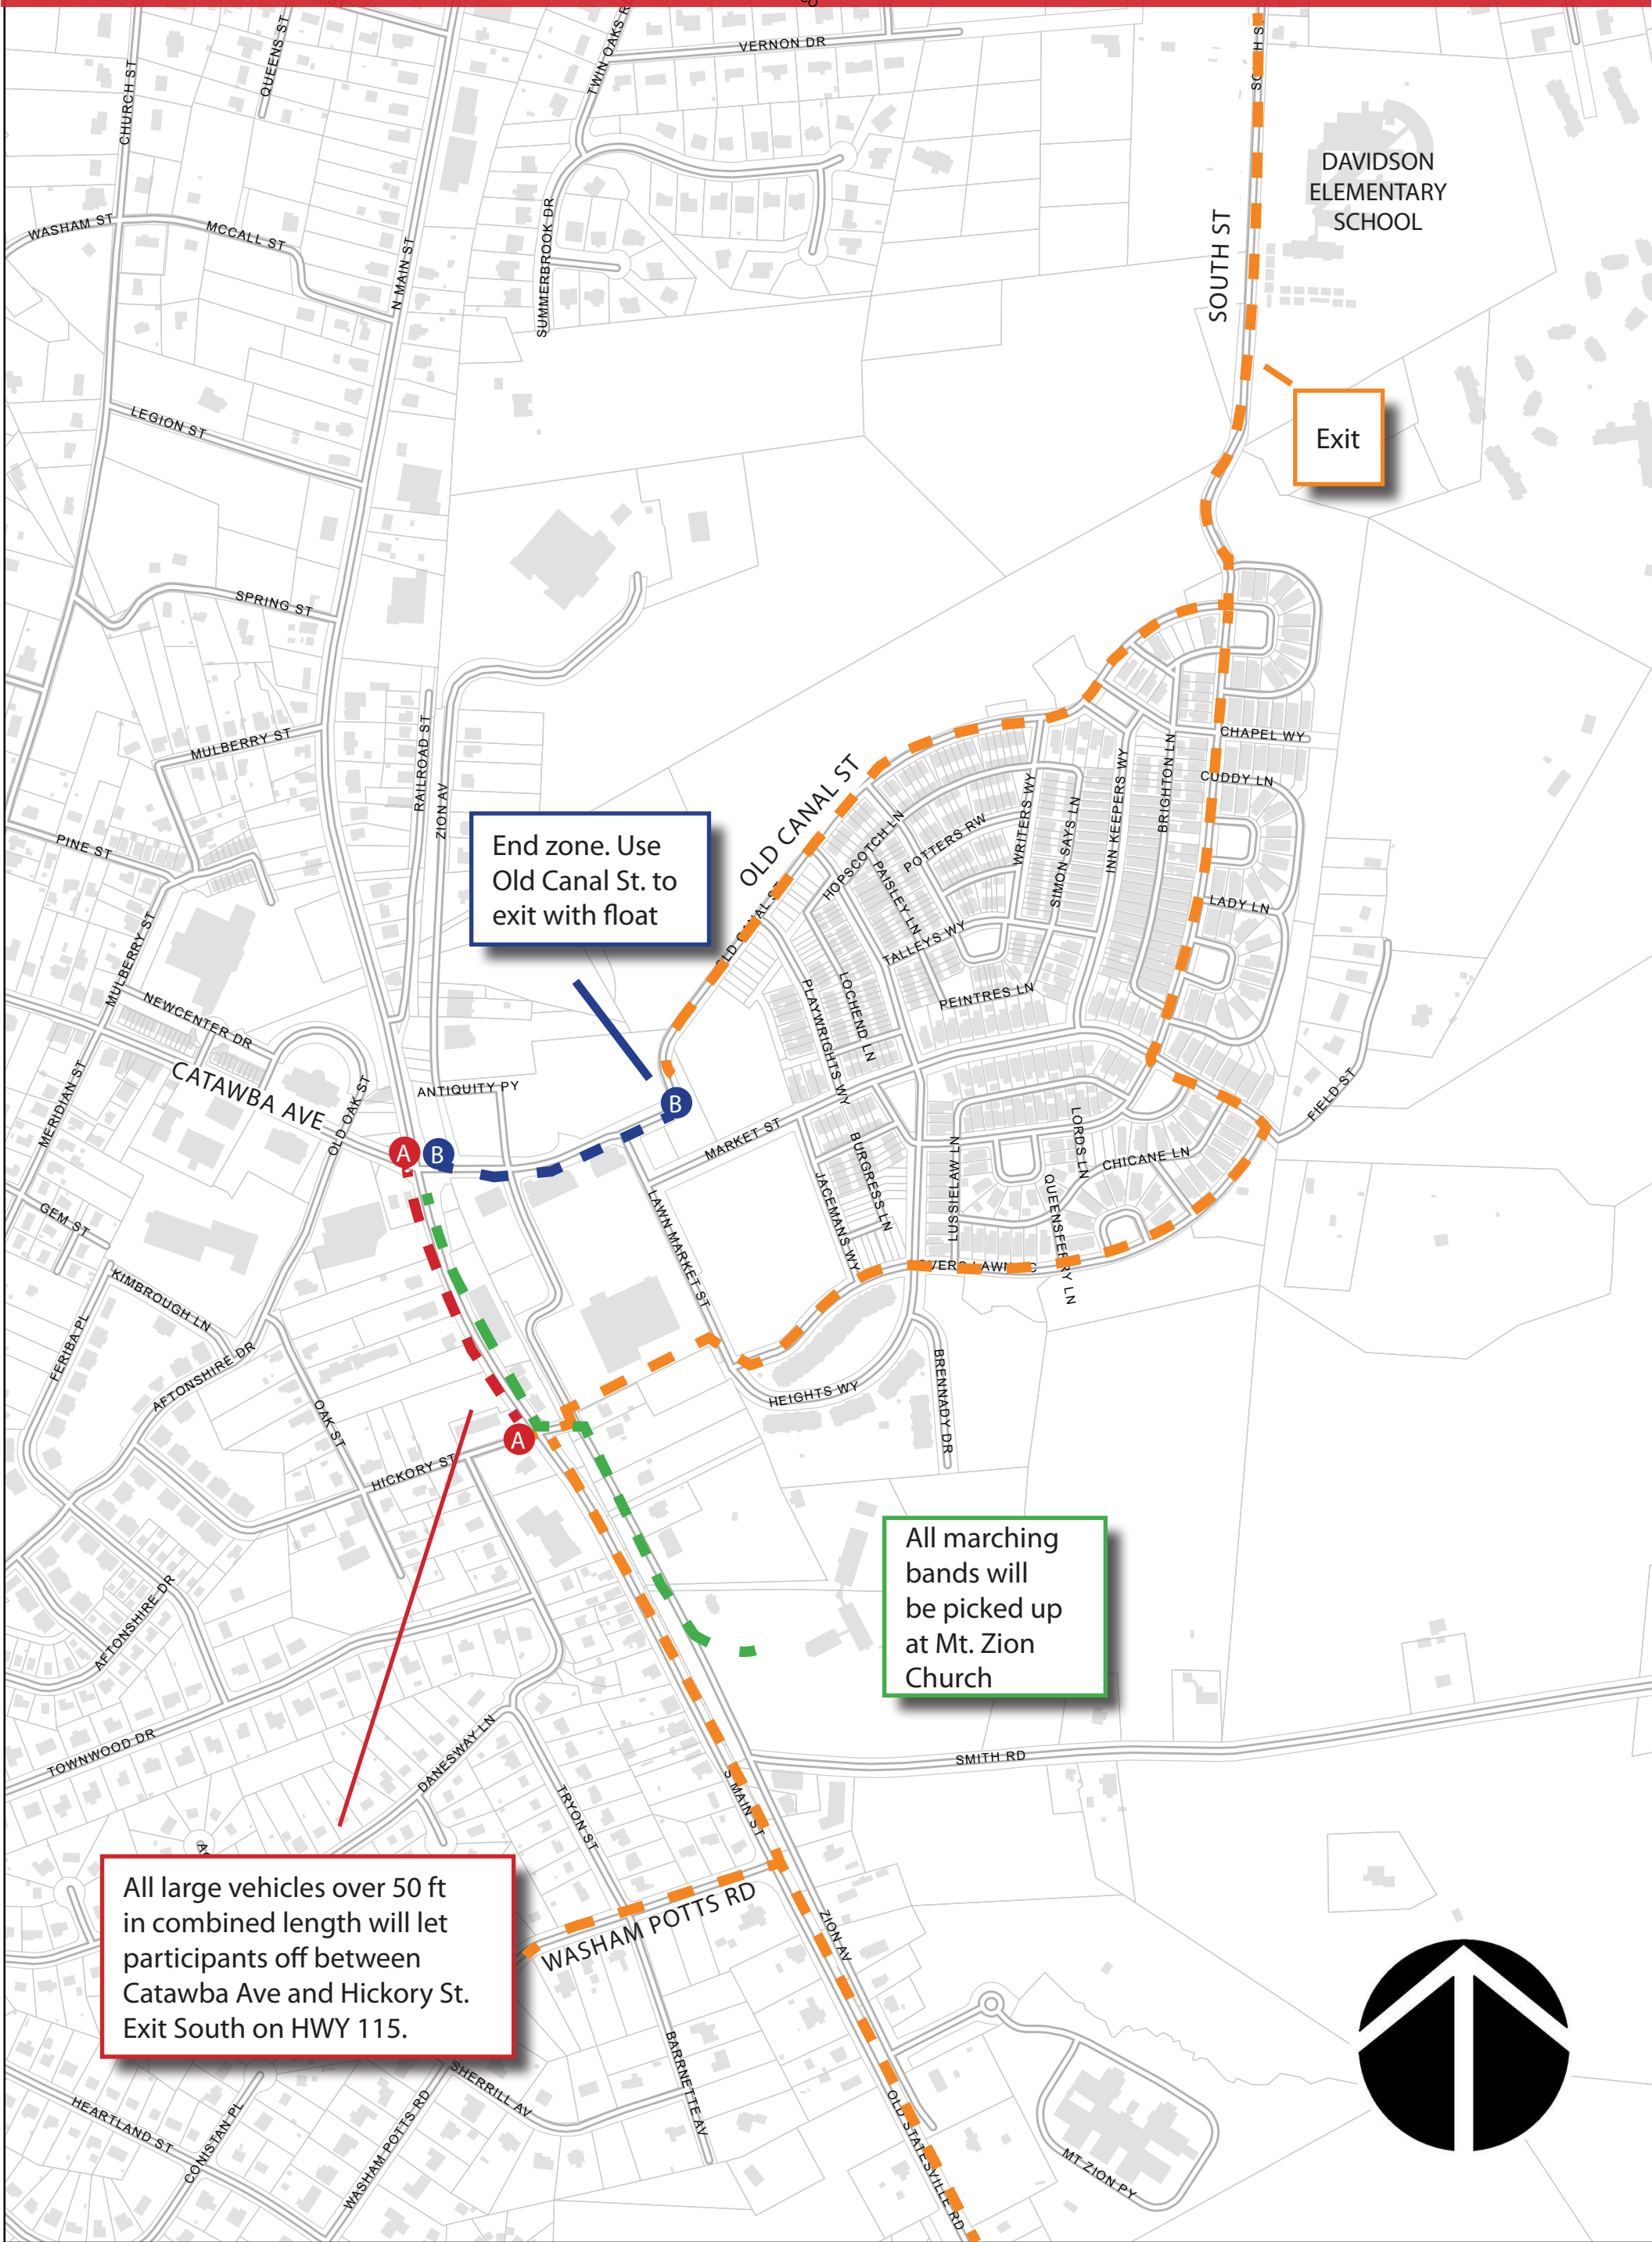

DEMOBILIZATION AREAS FOR PARADE

Exit

End zone. Use Old Canal St. to exit with float

All marching bands will be picked up at Mt. Zion Church

All large vehicles over 50 ft in combined length will let participants off between Catawba Ave and Hickory St. Exit South on HWY 115.